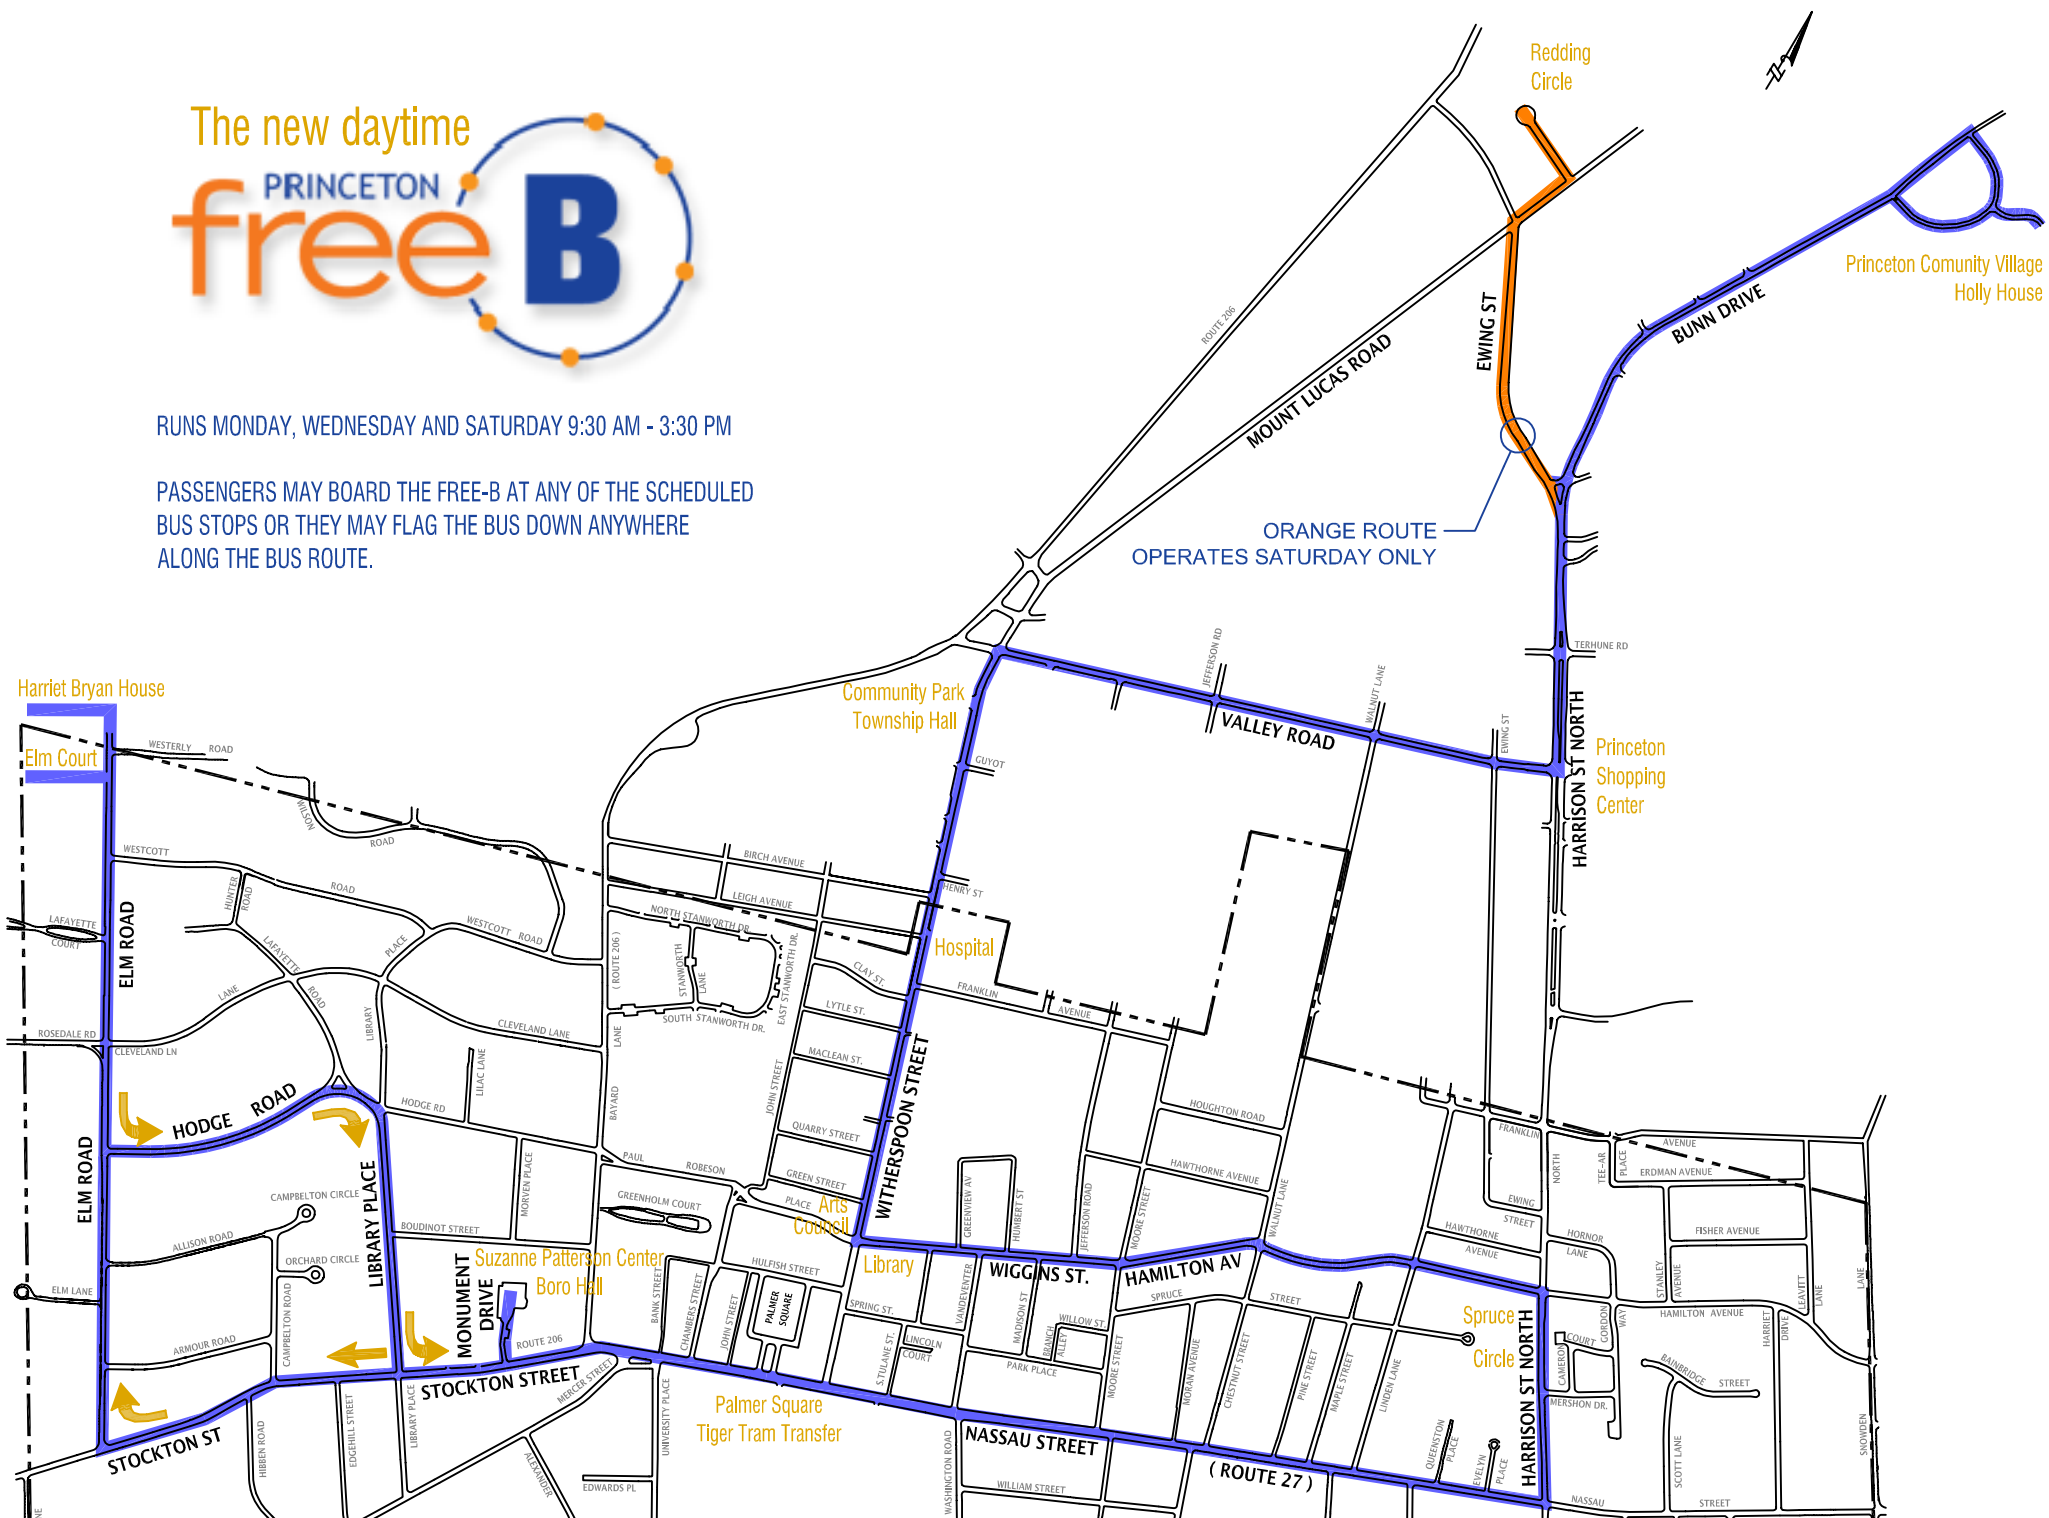

The new daytime PRINCETON free B

RUNS MONDAY, WEDNESDAY AND SATURDAY 9:30 AM - 3:30 PM

PASSENGERS MAY BOARD THE FREE-B AT ANY OF THE SCHEDULED BUS STOPS OR THEY MAY FLAG THE BUS DOWN ANYWHERE ALONG THE BUS ROUTE.

ORANGE ROUTE
OPERATES SATURDAY ONLY

Harriet Bryan House

Elm Court

Community Park
Township Hall

Hospital

Arts
Council

Suzanne Patterson Center
Boro Hall

Palmer Square
Tiger Tram Transfer

Princeton
Shopping
Center

Princeton Community Village
Holly House

Redding
Circle

EWING ST

MOUNT LUCAS ROAD

VALLEY ROAD

WITHERSPOON STREET

WIGGINS ST.

HAMILTON AV

(ROUTE 27)

Spruce
Circle

HARRISON ST NORTH

ELM ROAD

LIBRARY PLACE

STOCKTON STREET

STOCKTON ST